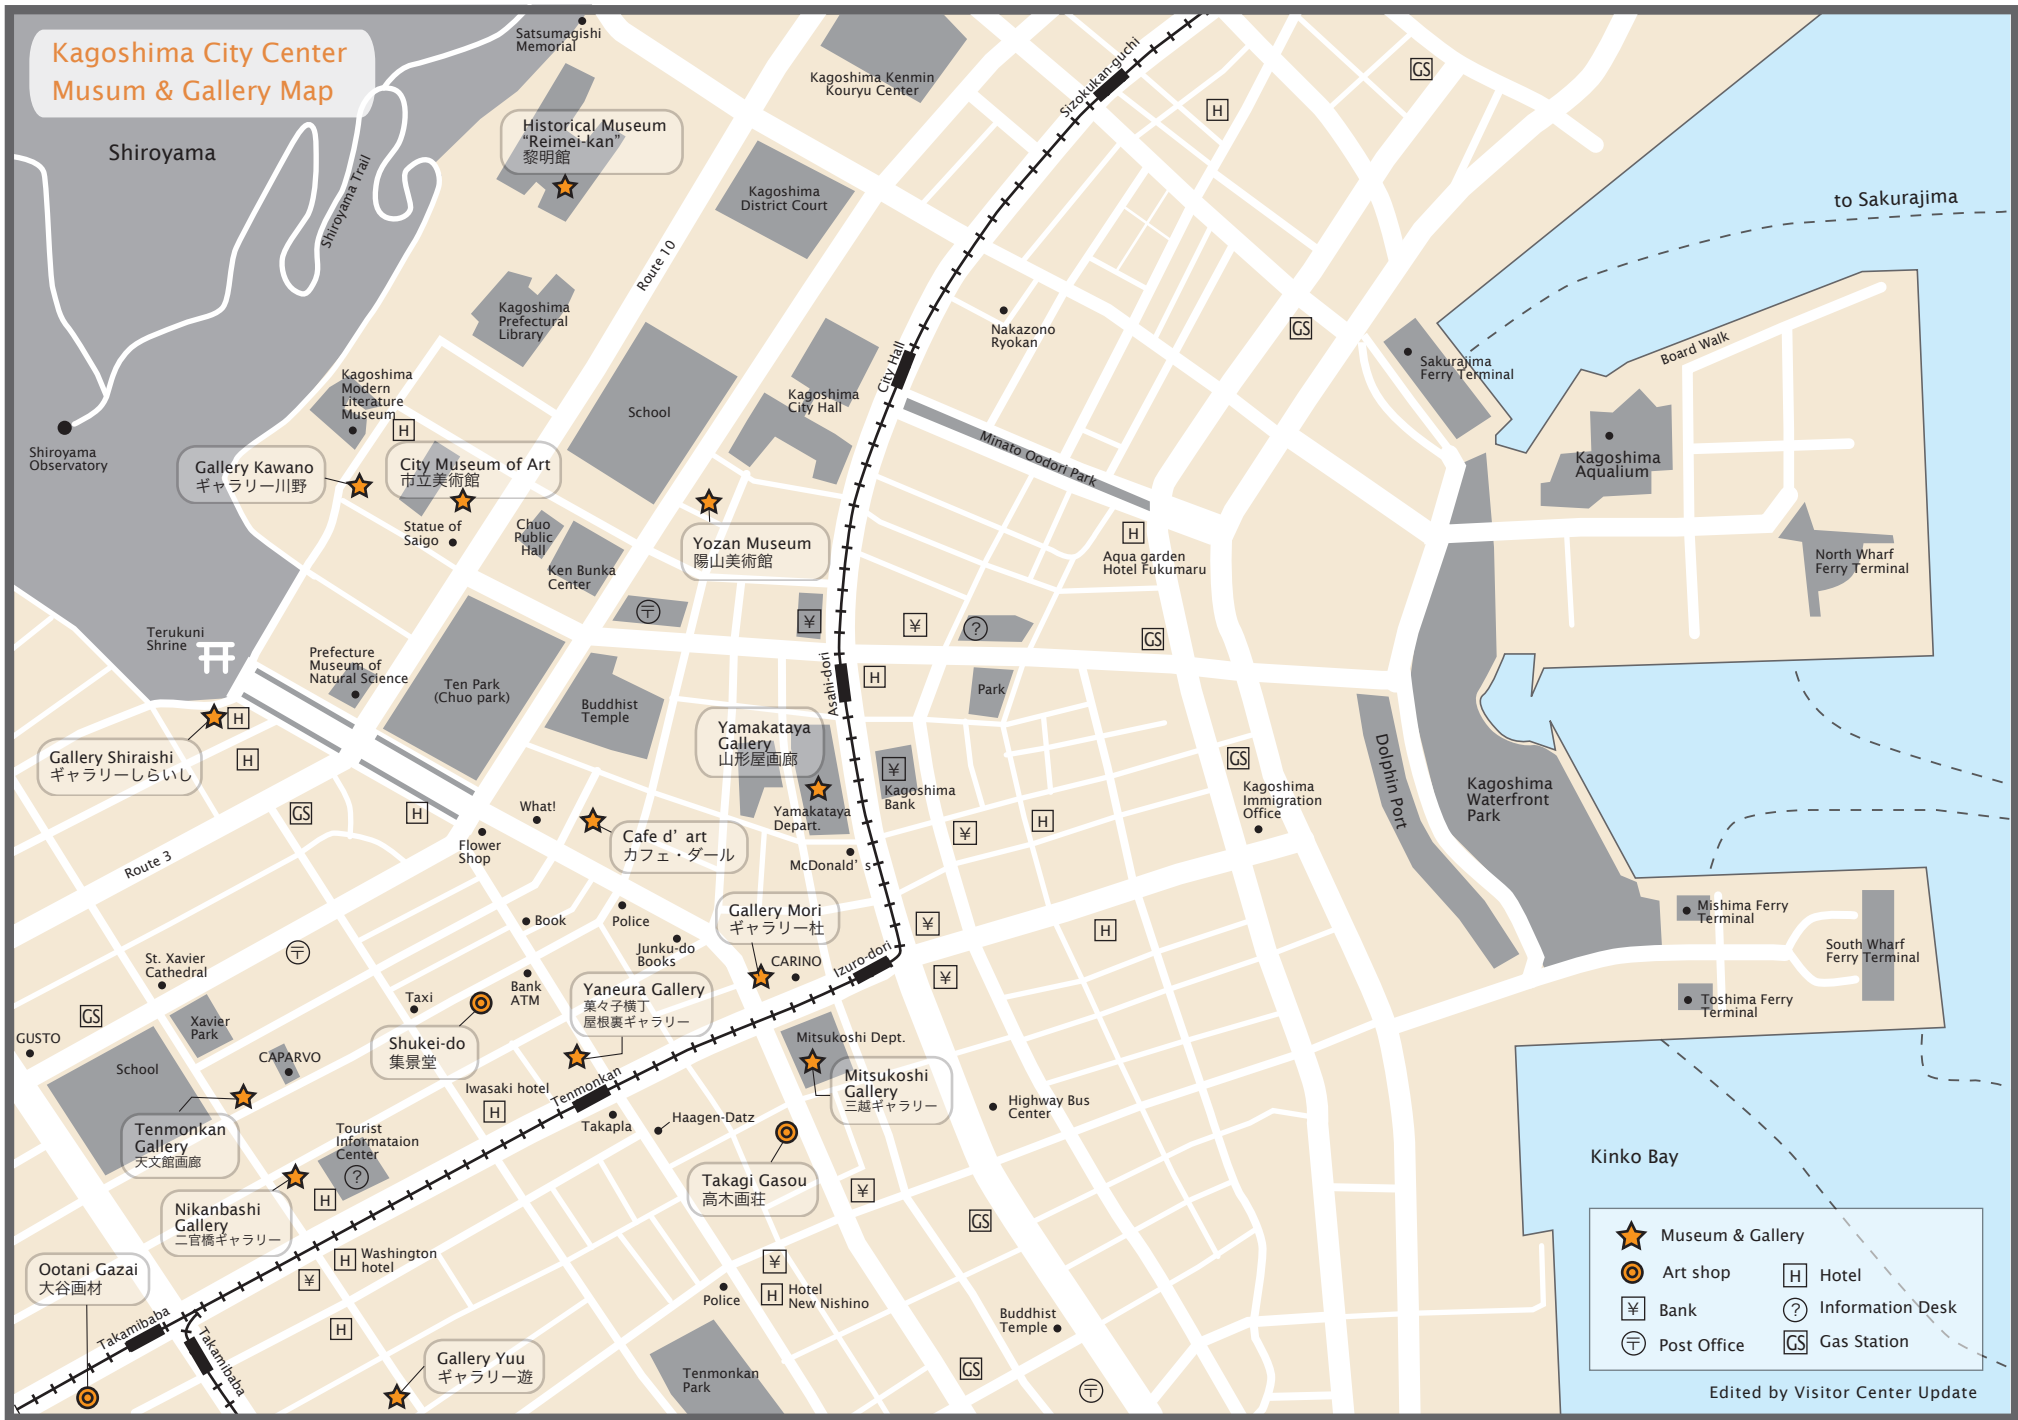

Kagoshima City Center Musum & Gallery Map

- ★ Museum & Gallery
- 📍 Art shop
- 🏠 Hotel
- 🏦 Bank
- 📮 Post Office
- Ⓜ Information Desk
- Ⓜ Gas Station